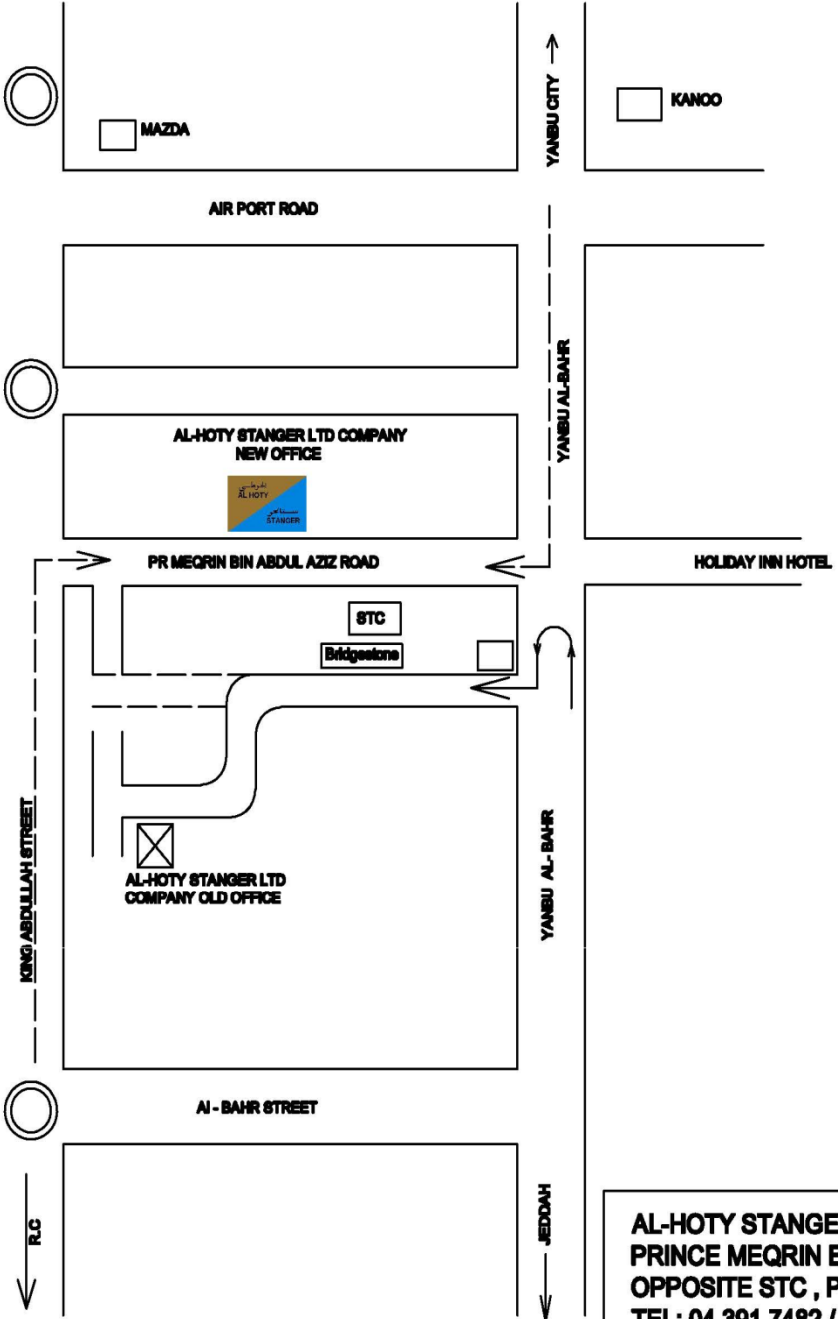

# LOCATION MAP FOR AL-HOTY STANGER YANBU BRANCH

YANBU PORT

**AL-HOTY STANGER LTD. COMPANY**  
**PRINCE MEQRIN BIN ABDUL AZIZ ROAD**  
**OPPOSITE STC , PLOT NO 8580**  
**TEL: 04 391 7482 / 391 7492/322 5495**  
**FAX: 04 391 7471**